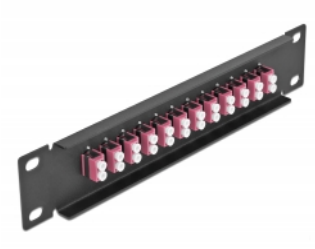

Delock 10" Fiber Optic Patch Panel 12 Port LC Duplex violet 1U black

Description

This patch panel by Delock is equipped with twelve LC Duplex fiber optic couplers and is suitable for installation in a 10" network cabinet. With the LC Duplex couplers, fiber optic male connectors can be easily connected to each other.

Item no. 66769

EAN: 4043619667697

Country of origin: China

Package: Box

Technical details

- Connectors:
 - 12 x LC Duplex female >
 - 12 x LC Duplex female
- For multi-mode fiber OM4
- Ceramic sleeve
- With dust cover
- Colour: violet
- For mounting in 10" network cabinet, 1U
- 12 ports with LC Duplex couplers
- Housing material: metal
- Housing colour: black
- Dimensions (LxWxH): ca. 254 x 44 x 10 mm

Package content

- 10" fiber optic patch panel

Images

Interface

Connector 1:	12 x LC Duplex female
Connector 2:	12 x LC Duplex female

Physical characteristics

Housing colour:	black
Housing material:	metal
Length:	254 mm
Width:	44 mm
Height:	10 mm
Colour:	violet