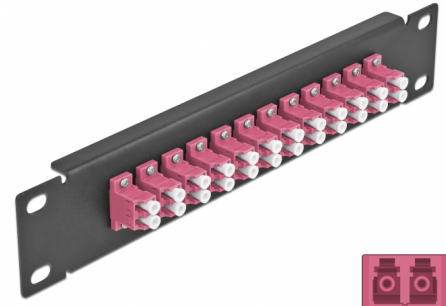

Delock 10" Fiber Optic Patch Panel 12 Port LC Duplex violet 1U black

Description

This patch panel by Delock is equipped with twelve LC Duplex fiber optic couplers and is suitable for installation in a 10" network cabinet. With the LC Duplex couplers, fiber optic male connectors can be easily connected to each other.

Item no. 66769

EAN: 4043619667697

Country of origin: China

Package: Box

Technical details

- Connectors:
 - 12 x LC Duplex female >
 - 12 x LC Duplex female
- For multi-mode fiber OM4
- Ceramic sleeve
- With dust cover
- Colour: violet
- For mounting in 10" network cabinet, 1U
- 12 ports with LC Duplex couplers
- Housing material: metal
- Housing colour: black
- Dimensions (LxWxH): ca. 254 x 44 x 10 mm

Package content

- 10" fiber optic patch panel

Images

Interface

Connector 1:	12 x LC Duplex female
Connector 2:	12 x LC Duplex female

Physical characteristics

Housing colour:	black
Housing material:	metal
Length:	254 mm
Width:	44 mm
Height:	10 mm
Colour:	violet