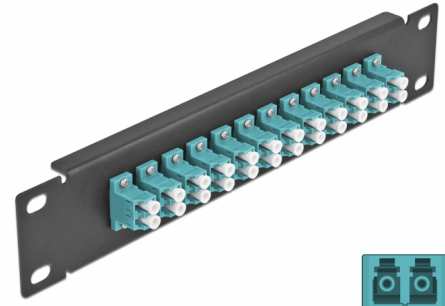

Delock 10" Fiber Optic Patch Panel 12 Port LC Duplex aqua 1U black

Description

This patch panel by Delock is equipped with twelve LC Duplex fiber optic couplers and is suitable for installation in a 10" network cabinet. With the LC Duplex couplers, fiber optic male connectors can be easily connected to each other.

Item no. 66768

EAN: 4043619667680

Country of origin: China

Package: Box

Technical details

- Connectors:
 - 12 x LC Duplex female >
 - 12 x LC Duplex female
- For multi-mode fiber OM3
- Ceramic sleeve
- With dust cover
- Colour: aqua
- For mounting in 10" network cabinet, 1U
- 12 ports with LC Duplex couplers
- Housing material: metal
- Housing colour: black
- Dimensions (LxWxH): ca. 254 x 44 x 10 mm

Package content

- 10" fiber optic patch panel

Images

Interface

Connector 1:	12 x LC Duplex female
Connector 2:	12 x LC Duplex female

Physical characteristics

Housing colour:	black
Housing material:	metal
Length:	254 mm
Width:	44 mm
Height:	10 mm
Colour:	aqua