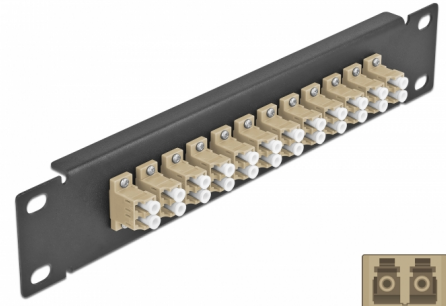

Delock 10" Fiber Optic Patch Panel 12 Port LC Duplex beige 1U black

Description

This patch panel by Delock is equipped with twelve LC Duplex fiber optic couplers and is suitable for installation in a 10" network cabinet. With the LC Duplex couplers, fiber optic male connectors can be easily connected to each other.

Item no. 66767

EAN: 4043619667673

Country of origin: China

Package: Box

Technical details

- Connectors:
 - 12 x LC Duplex female >
 - 12 x LC Duplex female
- For multi-mode fiber OM1 / OM2
- Ceramic sleeve
- With dust cover
- Colour: beige
- For mounting in 10" network cabinet, 1U
- 12 ports with LC Duplex couplers
- Housing material: metal
- Housing colour: black
- Dimensions (LxWxH): ca. 254 x 44 x 10 mm

Package content

- 10" fiber optic patch panel

Images

Interface

Connector 1:	12 x LC Duplex female
Connector 2:	12 x LC Duplex female

Physical characteristics

Housing colour:	black
Housing material:	metal
Length:	254 mm
Width:	44 mm
Height:	10 mm
Colour:	beige