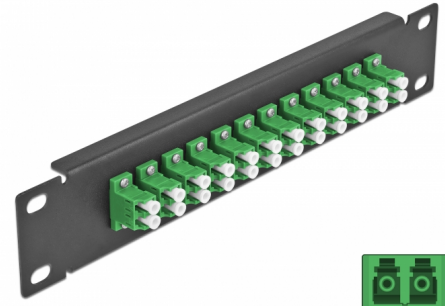

Delock 10" Fiber Optic Patch Panel 12 Port LC Duplex green 1U black

Description

This patch panel by Delock is equipped with twelve LC Duplex fiber optic couplers and is suitable for installation in a 10" network cabinet. With the LC Duplex couplers, fiber optic male connectors can be easily connected to each other.

Item no. 66766

EAN: 4043619667666

Country of origin: China

Package: Box

Technical details

- Connectors:
 - 12 x LC Duplex female >
 - 12 x LC Duplex female
- For single-mode fiber
- Ceramic sleeve
- With dust cover
- Colour: green
- For mounting in 10" network cabinet, 1U
- 12 ports with LC Duplex couplers
- Housing material: metal
- Housing colour: black
- Dimensions (LxWxH): ca. 254 x 44 x 10 mm

Package content

- 10" fiber optic patch panel

Images

Interface

Connector 1:	12 x LC Duplex female
Connector 2:	12 x LC Duplex female

Physical characteristics

Housing colour:	black
Housing material:	metal
Length:	254 mm
Width:	44 mm
Height:	10 mm
Colour:	green