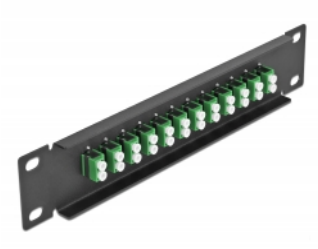

Delock 10" Fiber Optic Patch Panel 12 Port LC Duplex green 1U black

Description

This patch panel by Delock is equipped with twelve LC Duplex fiber optic couplers and is suitable for installation in a 10" network cabinet. With the LC Duplex couplers, fiber optic male connectors can be easily connected to each other.

Item no. 66766

EAN: 4043619667666

Country of origin: China

Package: Box

Technical details

- Connectors:
 - 12 x LC Duplex female >
 - 12 x LC Duplex female
- For single-mode fiber
- Ceramic sleeve
- With dust cover
- Colour: green
- For mounting in 10" network cabinet, 1U
- 12 ports with LC Duplex couplers
- Housing material: metal
- Housing colour: black
- Dimensions (LxWxH): ca. 254 x 44 x 10 mm

Package content

- 10" fiber optic patch panel

Images

Interface

Connector 1:	12 x LC Duplex female
Connector 2:	12 x LC Duplex female

Physical characteristics

Housing colour:	black
Housing material:	metal
Length:	254 mm
Width:	44 mm
Height:	10 mm
Colour:	green