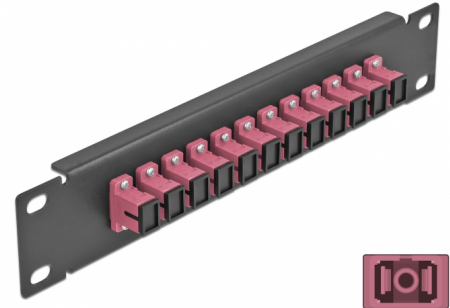

# Delock 10" Fiber Optic Patch Panel 12 Port SC Simplex violet 1U black

## Description

This patch panel by Delock is equipped with twelve SC Simplex fiber optic couplers and is suitable for installation in a 10" network cabinet. With the SC Simplex couplers, fiber optic male connectors can be easily connected to each other.

## Technical details

- Connectors:
  - 12 x SC Simplex female >
  - 12 x SC Simplex female
- For multi-mode fiber OM4
- Ceramic sleeve
- With dust cover
- Colour: violet
- For mounting in 10" network cabinet, 1U
- 12 ports with SC Simplex couplers
- Housing material: metal
- Housing colour: black
- Dimensions (LxWxH): ca. 254 x 44 x 10 mm

### Physical characteristics

Housing colour:	black
Housing material:	metal
Length:	254 mm
Width:	44 mm
Height:	10 mm
Colour:	violet