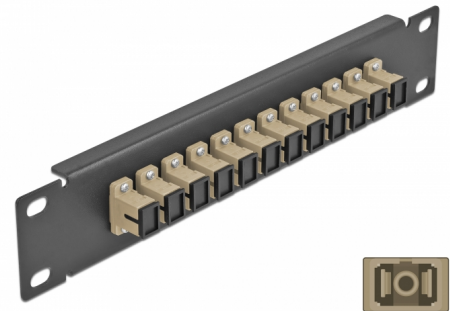

Delock 10" Fiber Optic Patch Panel 12 Port SC Simplex beige 1U black

Description

This patch panel by Delock is equipped with twelve SC Simplex fiber optic couplers and is suitable for installation in a 10" network cabinet. With the SC Simplex couplers, fiber optic male connectors can be easily connected to each other.

Item no. 66762

EAN: 4043619667628

Country of origin: China

Package: Box

Technical details

- Connectors:
 - 12 x SC Simplex female >
 - 12 x SC Simplex female
- For multi-mode fiber OM1 / OM2
- Ceramic sleeve
- With dust cover
- Colour: beige
- For mounting in 10" network cabinet, 1U
- 12 ports with SC Simplex couplers
- Housing material: metal
- Housing colour: black
- Dimensions (LxWxH): ca. 254 x 44 x 10 mm

Package content

- 10" fiber optic patch panel

Images

Interface

Connector 1:	12 x SC Simplex female
Connector 2:	12 x SC Simplex female

Physical characteristics

Housing colour:	black
Housing material:	metal
Length:	254 mm
Width:	44 mm
Height:	10 mm
Colour:	beige