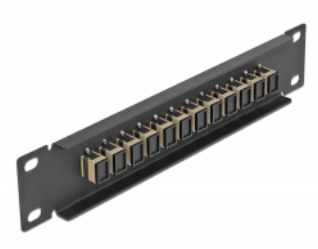

Delock 10" Fiber Optic Patch Panel 12 Port SC Simplex beige 1U black

Description

This patch panel by Delock is equipped with twelve SC Simplex fiber optic couplers and is suitable for installation in a 10" network cabinet. With the SC Simplex couplers, fiber optic male connectors can be easily connected to each other.

Item no. 66762

EAN: 4043619667628

Country of origin: China

Package: Box

Technical details

- Connectors:
 - 12 x SC Simplex female >
 - 12 x SC Simplex female
- For multi-mode fiber OM1 / OM2
- Ceramic sleeve
- With dust cover
- Colour: beige
- For mounting in 10" network cabinet, 1U
- 12 ports with SC Simplex couplers
- Housing material: metal
- Housing colour: black
- Dimensions (LxWxH): ca. 254 x 44 x 10 mm

Package content

- 10" fiber optic patch panel

Images

Interface

Connector 1:	12 x SC Simplex female
Connector 2:	12 x SC Simplex female

Physical characteristics

Housing colour:	black
Housing material:	metal
Length:	254 mm
Width:	44 mm
Height:	10 mm
Colour:	beige