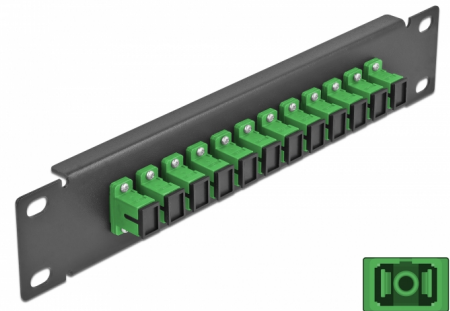

Delock 10" Fiber Optic Patch Panel 12 Port SC Simplex green 1U black

Description

This patch panel by Delock is equipped with twelve SC Simplex fiber optic couplers and is suitable for installation in a 10" network cabinet. With the SC Simplex couplers, fiber optic male connectors can be easily connected to each other.

Item no. 66761

EAN: 4043619667611

Country of origin: China

Package: Box

Technical details

- Connectors:
 - 12 x SC Simplex female >
 - 12 x SC Simplex female
- For single-mode fiber
- Ceramic sleeve
- With dust cover
- Colour: green
- For mounting in 10" network cabinet, 1U
- 12 ports with SC Simplex couplers
- Housing material: metal
- Housing colour: black
- Dimensions (LxWxH): ca. 254 x 44 x 10 mm

Package content

- 10" fiber optic patch panel

Images

Interface

Connector 1:	12 x SC Simplex female
Connector 2:	12 x SC Simplex female

Physical characteristics

Housing colour:	black
Housing material:	metal
Length:	254 mm
Width:	44 mm
Height:	10 mm
Colour:	green