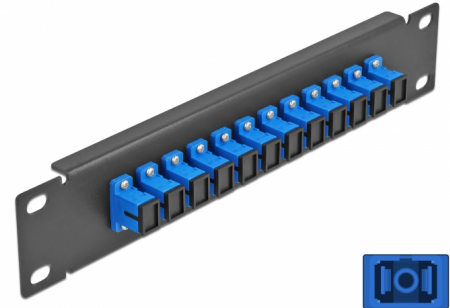

Delock 10" Fiber Optic Patch Panel 12 Port SC Simplex blue 1U black

Description

This patch panel by Delock is equipped with twelve SC Simplex fiber optic couplers and is suitable for installation in a 10" network cabinet. With the SC Simplex couplers, fiber optic male connectors can be easily connected to each other.

Item no. 66760

EAN: 4043619667604

Country of origin: China

Package: Box

Technical details

- Connectors:
 - 12 x SC Simplex female >
 - 12 x SC Simplex female
- For single-mode fiber
- Ceramic sleeve
- With dust cover
- Colour: blue
- For mounting in 10" network cabinet, 1U
- 12 ports with SC Simplex couplers
- Housing material: metal
- Housing colour: black
- Dimensions (LxWxH): ca. 254 x 44 x 10 mm

Package content

- 10" fiber optic patch panel

Images

Interface

Connector 1:	12 x SC Simplex female
Connector 2:	12 x SC Simplex female

Physical characteristics

Housing colour:	black
Housing material:	metal
Length:	254 mm
Width:	44 mm
Height:	10 mm
Colour:	blue