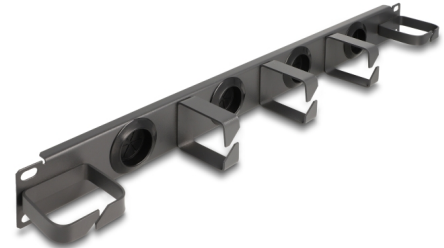

Delock 19" Cable Management Routing Panel with 4 rubber cable entries and 5 metal hooks 1U dark grey

Description

This routing panel by Delock is suitable for installation in a 19" network cabinet.

Front with cable entries

The routing panel is equipped with 4 round entries to feed cables through. The integrated seals prevent the ingress of dust and dirt and ensure safe cable entry.

Cable routing metal hook for optimal cable management

With the solid metal D-ring hooks the patch cords can be neatly routed horizontally.

Item no. 66751

EAN: 4043619667512

Country of origin: China

Package: Box

Technical details

- For mounting in 19" network cabinet, 1U
- Panel with 5 metal hooks
- Front with 4 cable entries (diameter: ca. 31.7 mm)
- Colour: dark grey
- Material: metal
- Dimensions (LxWxH): ca. 483 x 62 x 44 mm

Package content

- 19" routing panel
- 4 x screw
- 4 x caged nut
- 4 x washer

Images

Physical characteristics

Material:	metal
Length:	483 mm
Width:	62 mm
Height:	44 mm
Colour:	dark grey