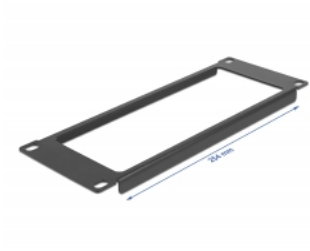

Delock 10" Network Cabinet Panel with opening 2U black

Description

This panel by Delock is suitable for installation in a 10" network cabinet. It closes open areas in the network cabinet.

Proper laying of cables

The network cables are simply routed from the front to the rear and the network cabinet leaves a tidy overall impression.

Front with opening

The panel is equipped with an opening to allow easy cable access.

Item no. 66673

EAN: 4043619666737

Country of origin: China

Package: Box

Technical details

- For mounting in 10" network cabinet, 2U
- Front with opening
- Colour: black
- Material: metal
- Dimensions (LxWxH): ca. 254.0 x 88.5 x 10.0 mm

Package content

- 10" panel
- 4 x screws
- 4 x caged nuts
- 4 x washers

Images

General

Mounting type:	10 in
----------------	-------

Physical characteristics

Material:	metal
Length:	254.0 mm
Width:	88.5 mm
Height:	10.0 mm
Colour:	black