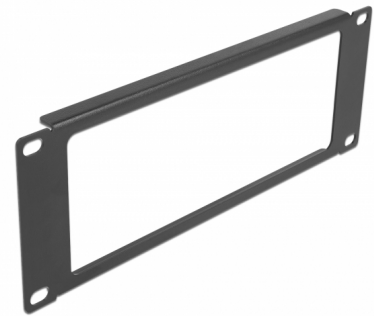

Delock 10" Network Cabinet Panel with opening 2U black

Description

This panel by Delock is suitable for installation in a 10" network cabinet. It closes open areas in the network cabinet.

Proper laying of cables

The network cables are simply routed from the front to the rear and the network cabinet leaves a tidy overall impression.

Front with opening

The panel is equipped with an opening to allow easy cable access.

Item no. 66673

EAN: 4043619666737

Country of origin: China

Package: Box

Technical details

- For mounting in 10" network cabinet, 2U
- Front with opening
- Colour: black
- Material: metal
- Dimensions (LxWxH): ca. 254.0 x 88.5 x 10.0 mm

Package content

- 10" panel
- 4 x screws
- 4 x caged nuts
- 4 x washers

Images

General

Mounting type:	10 in
----------------	-------

Physical characteristics

Material:	metal
Length:	254.0 mm
Width:	88.5 mm
Height:	10.0 mm
Colour:	black