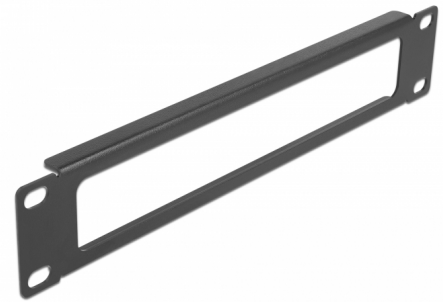

Delock 10" Network Cabinet Panel with opening 1U black

Description

This panel by Delock is suitable for installation in a 10" network cabinet. It closes open areas in the network cabinet.

Proper laying of cables

The network cables are simply routed from the front to the rear and the network cabinet leaves a tidy overall impression.

Front with opening

The panel is equipped with an opening to allow easy cable access.

Item no. 66672

EAN: 4043619666720

Country of origin: China

Package: Box

Technical details

- For mounting in 10" network cabinet, 1U
- Front with opening
- Colour: black
- Material: metal
- Dimensions (LxWxH): ca. 254.0 x 44.0 x 10.0 mm

Package content

- 10" panel
- 4 x screws
- 4 x caged nuts
- 4 x washers

Images

General

Mounting type:	10 in
----------------	-------

Physical characteristics

Material:	metal
Length:	254.0 mm
Width:	44.0 mm
Height:	10.0 mm
Colour:	black