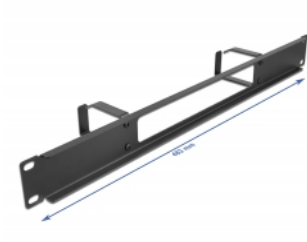

Delock 19" Cable Management Routing Panel with opening and 2 hooks 1U black

Description

This routing panel by Delock is suitable for installation in a 19" network cabinet.

Proper laying of cables

The network cables are simply routed from the front to the rear and the network cabinet leaves a tidy overall impression.

Cable routing hook for optimal cable management

With the solid hooks the patch cords can be neatly routed horizontally.

Front with opening

The panel is equipped with an opening to allow easy cable access.

Item no. 66655

EAN: 4043619666553

Country of origin: China

Package: Box

Technical details

- For mounting in 19" network cabinet, 1U
- Panel with 2 hooks
- Front with opening
- Colour: black
- Material: metal
- Dimensions (LxWxH): ca. 483.0 x 77.5 x 44.0 mm

Package content

- 19" routing panel
- 4 x screws
- 4 x caged nut
- 4 x washers

Images

General

Mounting type:	19 in
----------------	-------

Physical characteristics

Material:	metal
Length:	483.0 mm
Width:	77.5 mm
Height:	44.0 mm
Colour:	black