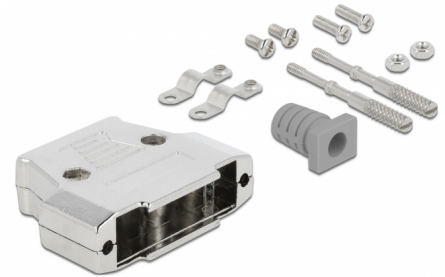

# Delock D-Sub 25 Metal Housing

## Description

This metal housing by Delock can be used for D-Sub 25 connectors to protect them from dirt and damage. Cable clamps and strain reliefs provide additional safety for the cable.

**Item no. 66627**

## Technical details

- Suitable for D-Sub 25 male and female connectors
- Housing material: metal
- Dimensions (LxWxH): ca. 54.0 x 44.0 x 8.0 mm

### Physical characteristics

Material:	metal
Length:	54.0 mm
Width:	44.0 mm
Height:	8.0 mm