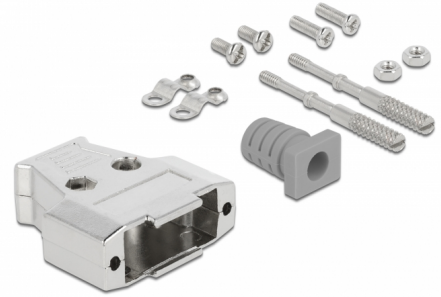

Delock D-Sub 15 Metal Housing

Description

This metal housing by Delock can be used for D-Sub 15 connectors to protect them from dirt and damage. Cable clamps and strain reliefs provide additional safety for the cable.

Item no. 66626

EAN: 4043619666263

Country of origin: China

Package: Poly bag

Technical details

- Suitable for D-Sub 15 male and female connectors
- Housing material: metal
- Dimensions (LxWxH): ca. 39.2 x 37.1 x 8.0 mm

Package content

- Housing 2-part
- 2 x cable clamp
- 4 x screws
- 2 x nut
- 2 x locking screws
- 1 x strain relief

Physical characteristics

Material:	metal
Length:	39.2 mm
Width:	37.1 mm
Height:	8.0 mm