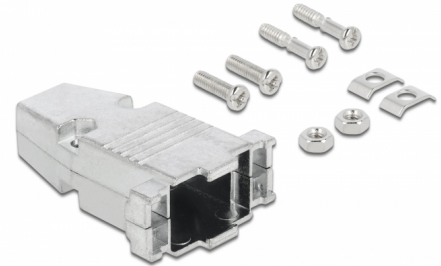

Delock D-Sub 9 Metal Housing

Description

This metal housing by Delock can be used for D-Sub9 connectors to protect them from dirt and damage. Cable clamps provide additional safety for the cable.

Item no. 66625

EAN: 4043619666256

Country of origin: China

Package: Poly bag

Technical details

- Suitable for D-Sub9 male and female connectors
- Housing material: metal
- Dimensions (LxWxH): ca. 39.6 x 30.8 x 7.5 mm

Package content

- Housing 2-part
- 2 x cable clamp
- 2 x screws
- 2 x nut
- 2 x locking screws

Physical characteristics

Material:	metal
Length:	39.6 mm
Width:	30.8 mm
Height:	7.5 mm