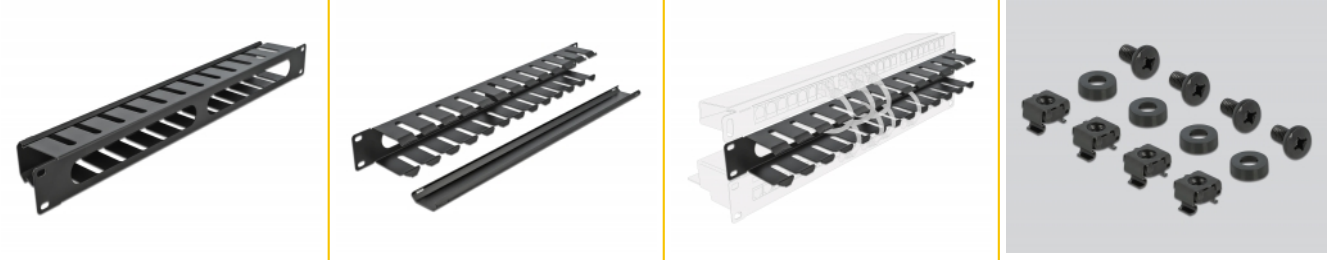

Delock 19" Cable Management Routing Panel with 2 openings 1U black

Description

This routing panel by Delock is suitable for installation in a 19" network cabinet.

Proper laying of cables

The network cables are simply routed from the front to the rear, so the view of the cables inside the network cabinet is blocked and the network cabinet leaves a tidy overall impression.

Removable cover for optimal cable management

The removable front panel hides open cables and protects them from damage.

Horizontal openings

On the rear side, the panel is equipped with two openings to allow easy cable access.

Item no. 66550

EAN: 4043619665501

Country of origin: China

Package: Box

Technical details

- For mounting in 19" network cabinet, 1U
- Removable cover
- Front with two openings (190 x 27 mm)
- Colour: black
- Material: metal
- Dimensions (LxWxH): ca. 483.0 x 70.0 x 44.5 mm

Package content

- 19" routing panel
- 4 x screws
- 4 x caged nut
- 4 x washer

Images

General

Mounting type:	19 in
----------------	-------

Physical characteristics

Material:	metal
Length:	483 mm
Width:	70 mm
Height:	44.5 mm
Colour:	black