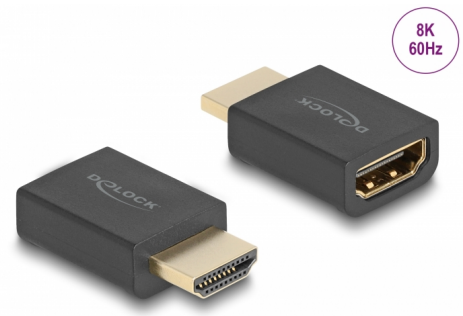

# Delock High Speed HDMI with Ethernet Adapter male to female 8K 60 Hz black

## Description

This HDMI adapter by Delock can be used to connect HDMI devices such as flat screens, etc. The adapter can also be used as a port saver to protect the interface in applications with high contact durability.

## Technical details

- Connectors:
  - 1 x HDMI male
  - 1 x HDMI female
- High Speed HDMI with Ethernet (HEC) specification
- Contacts gold-plated
- Resolution up to 7680 x 4320 @ 60 Hz (depending on the system and the connected hardware)
- Dimensions (LxWxH): ca. 25 x 20 x 10 mm
- Colour: black

## Physical characteristics

Pin finishing:	gold-plated
Length:	25 mm
Width:	20 mm
Height:	10 mm