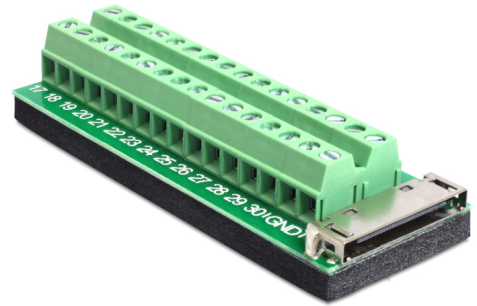

# Delock Adapter iPhone 30 pin female > Terminal Block 32 pin

## Description

This iPhone to Terminal Block adapter is made for special industrial application e.g. for connecting single wires with open cable heads.

**Item no. 65442**

EAN: 4043619654420

Country of origin: China

## Technical details

- Connector:
  - iPhone 30 pin female
  - 32 pin Terminal Block
- Pitch 3.5 mm
- Bottom side with isolating, antislip pad
- Dimension: ca. 64 x 25.5 x 13.3 mm