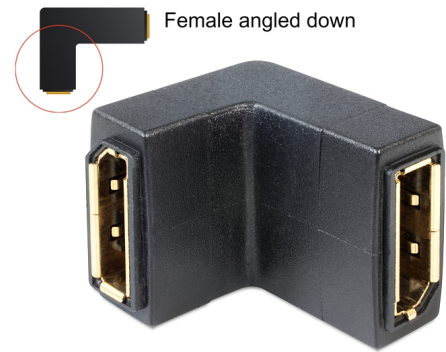

Delock Adapter DisplayPort female > DisplayPort female angled down

Description

This DisplayPort adapter by Delock enables you to convert a DisplayPort male port into a female port and lead in 90° down.

Item no. 65385

EAN: 4043619653850

Country of origin: China

Package: Poly bag

Technical details

- Connector: DisplayPort female > DisplayPort female
- Female port 90° angled down
- Gold-plated connector
- Dimension: ca. 29 x 25 x 11 mm
- Colour: black