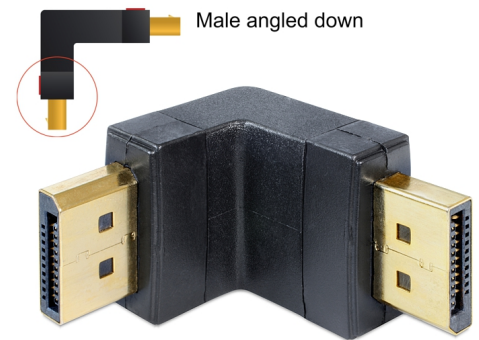

Delock Adapter DisplayPort male > DisplayPort male angled down

Description

This DisplayPort adapter by Delock enables you to lead the female port of your DisplayPort devices 90° down and converts it into a male interface. Thus you can connect your device without any problem and use of a cable to another free DisplayPort female port, in case that one is difficult to access.

Item no. 65384

EAN: 4043619653843

Country of origin: China

Package: Poly bag

Technical details

- Connector: DisplayPort male > DisplayPort male
- Female port 90° angled down
- DisplayPort plug with button
- Gold-plated connector
- Dimension: ca. 40 x 34 x 23 mm
- Colour: black