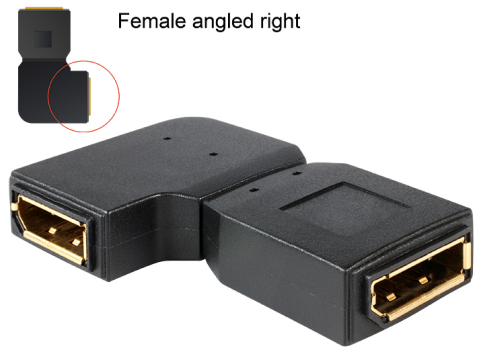

# Delock Adapter DisplayPort female > DisplayPort female angled right

## Description

This DisplayPort adapter by Delock enables you to convert a DisplayPort male port into a female port and lead in 90° rightwards.

**Item no. 65378**

EAN: 4043619653782

Country of origin: China

## Technical details

- Connector: DisplayPort female > DisplayPort female
- Female port 90° angled rightwards
- Gold-plated connector
- Dimension: ca. 52 x 34 x 11 mm
- Colour: black