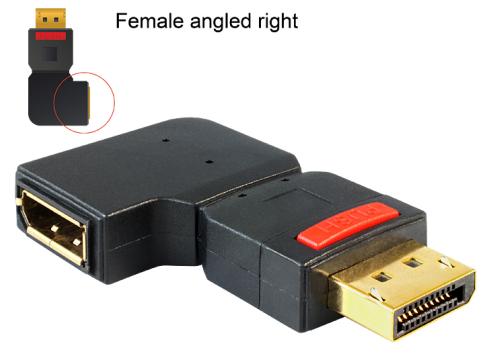

Delock Adapter DisplayPort male > DisplayPort female angled right

Description

This DisplayPort adapter by Delock enables you to lead the female port of your DisplayPort devices, e.g. flat screen etc. 90° rightwards. Thus you can connect your DisplayPort cable without any problem in case the existing DP female port is difficult to access.

Female angled right

Item no. 65376

EAN: 4043619653768

Country of origin: China

Package: Poly bag

Technical details

- Connector: DisplayPort male > DisplayPort female
- Female port 90° angled rightwards
- DisplayPort plug with button
- Gold-plated connector
- Dimension: ca. 61 x 34 x 11 mm
- Colour: black