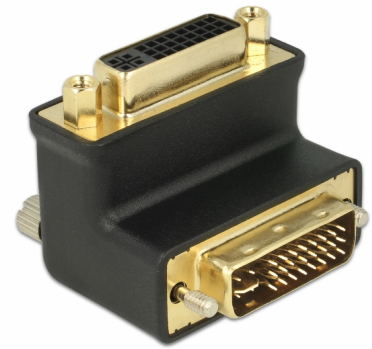

Delock Adapter DVI 24+5 pin male > female right angled

Description

This DVI adapter by Delock enables to lead the female port of DVI 24+5 pin devices, e.g. flat screen, etc. 90° rightwards. Thus DVI cable can be connected without any problem in case the existing DVI female port is difficult to access.

Item no. 65173

EAN: 4043619651733

Country of origin: China

Package: Zip poly bag

Technical details

- Connectors:
 - 1 x DVI 24+5 pin male >
 - 1 x DVI 24+5 pin female
- Female port 90° rightwards

System requirements

- A free DVI 24+5 pin female port

Package content

- Adapter

Images