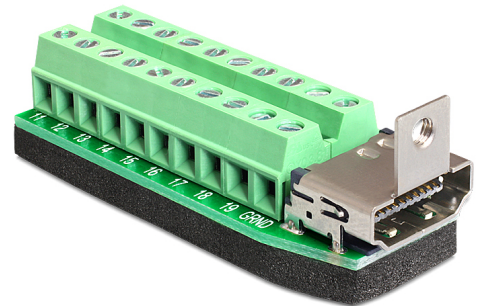

Delock Terminal Block Adapter HDMI female to 20 pin

Description

This HDMI to Terminal Block adapter is made for special industrial application e.g. for connecting single wires with open cable heads.

Item no. 65168

EAN: 4043619651689

Country of origin: China

Package: Zip poly bag

Technical details

- Connectors:
 - 1 x HDMI female >
 - 1 x 20 pin Terminal Block
- Pitch 3.81 mm

Package content

- Terminal Block