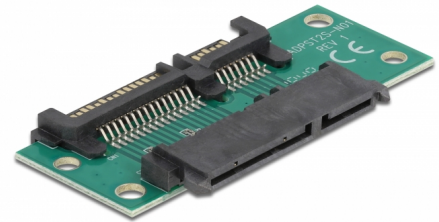

# Delock Adapter Extension SATA 22 pin male to female

---

## Description

This adapter by Delock is made for extension of the SATA 22 pin interface.

**Item no. 65092**

EAN: 4043619650927

Country of origin: China

Package: Poly bag

---

## Technical details

- Connectors:
  - 1 x SATA 22 pin male >
  - 1 x SATA 22 pin female
- Dimension: 65.8mm x 33.5mm

---