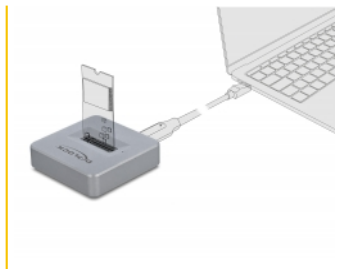

- Linux Kernel 4.3 or above
- Mac OS 10.15.2 or above
- Windows 8.1/8.1-64/10/10-64/11
- PC or laptop with a free USB Type-C™ port or
- PC or laptop with a free USB Type-A port

Package content

- M.2 docking station
- Cable USB-C™ male to USB-C™ male, length ca. 30 cm
- Cable USB-C™ male to USB Type-A male, length ca. 30 cm
- User manual

Images