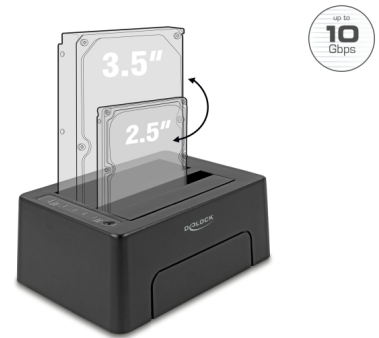

Delock USB Type-C™ 10 Gbps Docking Station for 2 x SATA HDD / SSD with Clone Function

Description

This docking station by Delock enables an external connection of up to two 2.5" or 3.5" SATA HDDs or SSDs through the USB-C™ interface. This solution does not require an external enclosure since the drive can be plugged into the docking station directly. Furthermore the clone function enables to copy the content of one HDD to another without using a PC.

Item no. 63957

EAN: 4043619639571

Country of origin: China

Package: Retail Box

Technical details

- Connectors:
 - 1 x USB 10 Gbps USB Type-C™ female
 - 2 x SATA 6 Gb/s 22 pin receptacle
 - 1 x DC jack
- Chipset: Asmedia ASM1352R
- Function key:
 - 1 x Clone button
 - 1 x On / Off switch
- For 2.5" and 3.5" SATA HDD / SSD
- Suitable for all SATA HDDs up to SATA 6 Gb/s
- Data transfer rate up to 6 Gb/s
- LED indicator for power, access and copy status
- Dimensions (LxWxH): ca. 153 x 110 x 62 mm
- Plug & Play

Power supply specification

- Wall power supply
- Input: AC 100 ~ 240 V / 50 ~ 60 Hz / 1.5 A
- Output: 12 V / 3 A
- Ground outside, plus inside
- Dimensions:
 - inside: ø ca. 2.1 mm
 - outside: ø ca. 5.5 mm
 - length: ca. 10 mm

Housing material:	Plastic
Length:	153 mm
Width:	110 mm
Height:	62 mm
Colour:	black