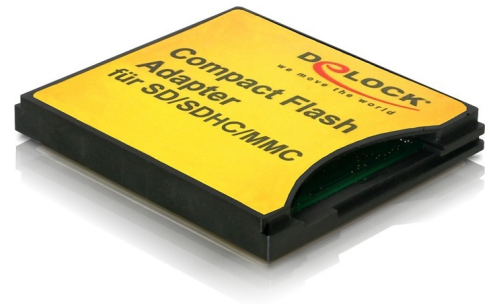

# Delock Compact Flash Adapter for SD / MMC Memory Cards

## Description

This Compact Flash Adapter by Delock enables you to use SD or MMC memory cards for your camera with Compact Flash slot. Just insert the SD or MMC card into the adapter and then into your camera. The data transfer rate depends on the memory card you use.

## Technical details

- CF type II
- Supports following memory cards:  
SD, SDHC, mini SD\*, mini SDHC\*, micro SDHC\*, T-Flash\*  
\* with Adapter (Adapter not included into the package content)
- Supports memory: SDHC up to 32 GB
- Dimensions (LxWxH): ca. 42.8 x 36.4 x 5.0 mm