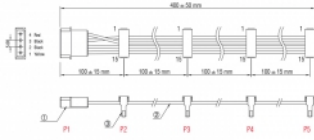

Delock Cable Power Molex 4 pin plug > 4 x SATA 15 pin receptacle 40 cm

Description

This power cable can be connected to 4 SATA devices and supplies power via one Molex 4 pin port of a power supply.

40 cm

Item no. 60142

EAN: 4043619601424

Country of origin: China

Package: Zip poly bag

Technical details

- Power connector for 4 x SATA devices
- Connector:
 - 1 x Molex 4 pin plug >
 - 4 x SATA 15 pin receptacle
- Cable gauge: 18 AWG
- Cable colour: multicolour
- Length incl. connector: ca. 40 cm

System requirements

- A free Molex 4 pin receptacle

Package content

- Power cable

Images

Interface

Connector 1:	1 x 4 pin power connector male
Connector 2:	4 x SATA 15 pin reseptacle

Physical characteristics

Cable colour:	multi colored
Conductor gauge:	18 AWG
Length:	40 cm