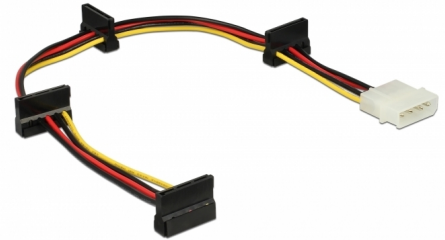

Delock Cable Power Molex 4 pin plug > 4 x SATA 15 pin receptacle 40 cm

Description

This power cable can be connected to 4 SATA devices and supplies power via one Molex 4 pin port of a power supply.

40 cm

Item no. 60142

EAN: 4043619601424

Country of origin: China

Package: Zip poly bag

Technical details

- Power connector for 4 x SATA devices
- Connector:
 - 1 x Molex 4 pin plug >
 - 4 x SATA 15 pin receptacle
- Cable gauge: 18 AWG
- Cable colour: multicolour
- Length incl. connector: ca. 40 cm

System requirements

- A free Molex 4 pin receptacle

Package content

- Power cable

Images

Interface

Connector 1:	1 x 4 pin power connector male
Connector 2:	4 x SATA 15 pin reseptacle

Physical characteristics

Cable colour:	multi colored
Conductor gauge:	18 AWG
Length:	40 cm