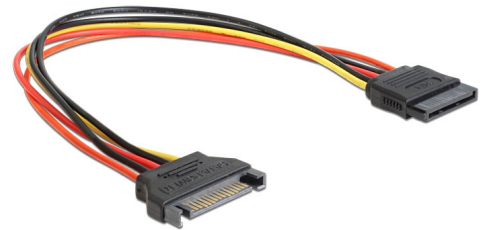

Delock Extension Cable Power SATA 15 Pin male > SATA 15 Pin female 30 cm

Description

This cable can be used for the extension of the SATA power interface.

30 cm

Item no. 60131

EAN: 4043619601318

Country of origin: China

Package: Zip poly bag

Technical details

- Connector: SATA 15 pin male > SATA 15 pin female
- Cable gauge: 18 AWG
- Cable length incl. connector: ca. 30 cm

System requirements

- One free SATA port

Package content

- Extension cable