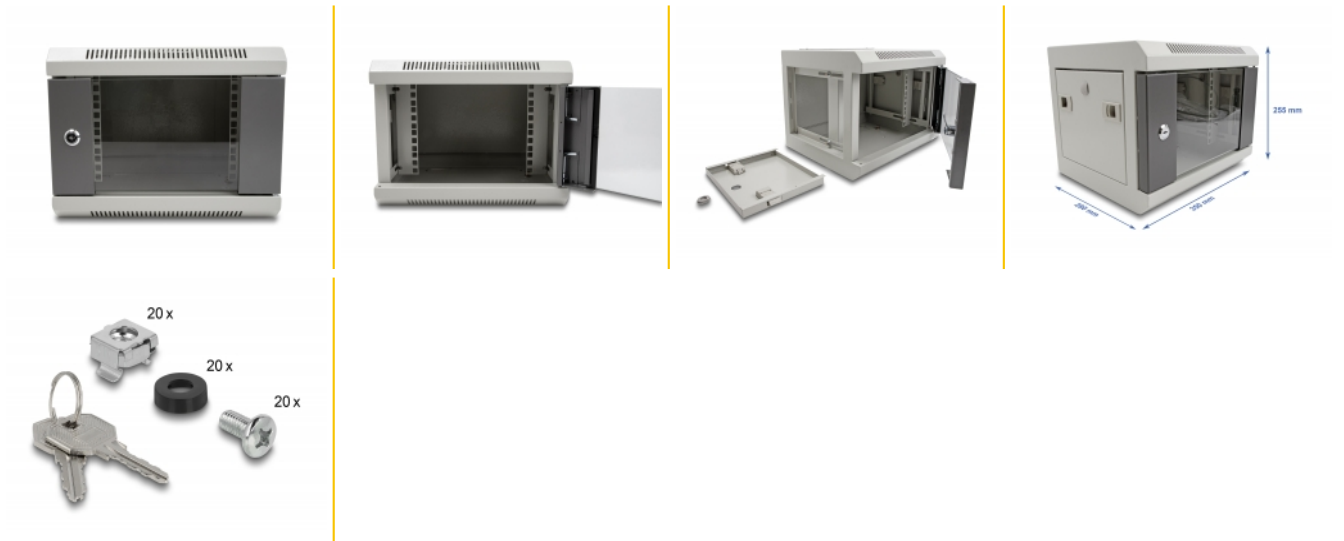

- Network cabinet
- 2 x keys
- 20 x screw M6
- 20 x washer
- 20 x caged nut

Images