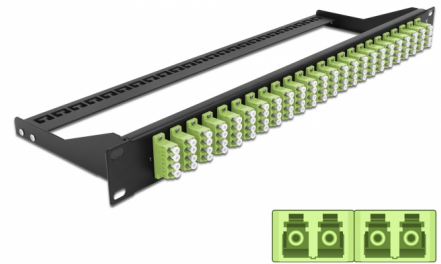

Delock 19" Fibre Patch Panel 24 port LC Quad limegreen

Description

This patch panel by Delock can be mounted in a 19" rack. The jacks on the front and rear of the panel provide convenient connections for fibre patch cable.

Item no. 43404

EAN: 4043619434046

Country of origin: China

Package: White Box

Technical details

- Connectors:
 - 24 x LC Quad female >
 - 24 x LC Quad female
- Colour: limegreen
- For 96 OM5 Multi-mode fibers
- Zirconia ceramic ferrule with protection cap
- For mounting in 19" racks, 1U
- Removable strain relief
- Housing colour: black
- Dimensions (LxWxH): ca. 482.6 x 150.0 x 43.6 mm

Package content

- 19" patch panel

General

Mounting type:	19 in
----------------	-------

Physical characteristics

Housing colour:	black
Depth:	150 mm
Width:	482.6 mm
Height:	43.6 mm