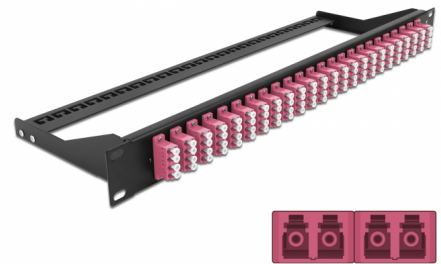

Delock 19" Fibre Patch Panel 24 port LC Quad violet

Description

This patch panel by Delock can be mounted in a 19" rack. The jacks on the front and rear of the panel provide convenient connections for fibre patch cable.

Item no. 43403

EAN: 4043619434039

Country of origin: China

Package: White Box

Technical details

- Connectors:
24 x LC Quad female >
24 x LC Quad female
- Colour: violet
- For 96 OM4 Multi-mode fibers
- Zirconia ceramic ferrule with protection cap
- For mounting in 19" racks, 1U
- Removable strain relief
- Housing colour: black
- Dimensions (LxWxH): ca. 482.6 x 150.0 x 43.6 mm

Package content

- 19" patch panel

General

Mounting type:	19 in
----------------	-------

Physical characteristics

Housing colour:	black
Depth:	150 mm
Width:	482.6 mm
Height:	43.6 mm