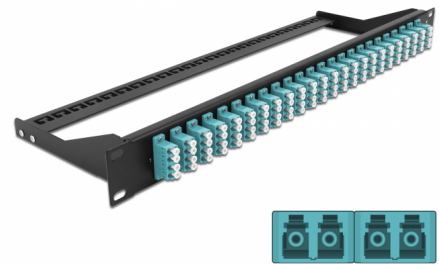

Delock 19" Fibre Patch Panel 24 port LC Quad aqua

Description

This patch panel by Delock can be mounted in a 19" rack. The jacks on the front and rear of the panel provide convenient connections for fibre patch cable.

Item no. 43401

EAN: 4043619434015

Country of origin: China

Package: White Box

Technical details

- Connectors:
24 x LC Quad female >
24 x LC Quad female
- Colour: aqua
- For 96 OM3 Multi-mode fibers
- Zirconia ceramic ferrule with protection cap
- For mounting in 19" racks, 1U
- Removable strain relief
- Housing colour: black
- Dimensions (LxWxH): ca. 482.6 x 150.0 x 43.6 mm

Package content

- 19" patch panel

General

Mounting type:	19 in
----------------	-------

Physical characteristics

Housing colour:	black
Depth:	150 mm
Width:	482.6 mm
Height:	43.6 mm