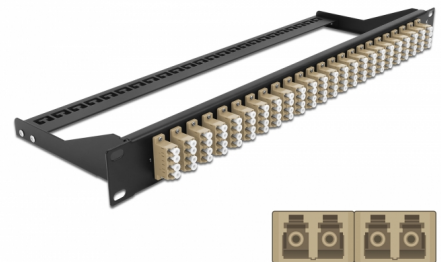

Delock 19" Fibre Patch Panel 24 port LC Quad beige

Description

This patch panel by Delock can be mounted in a 19" rack. The jacks on the front and rear of the panel provide convenient connections for fibre patch cable.

Item no. 43400

EAN: 4043619434008

Country of origin: China

Package: Box

Technical details

- Connectors:
24 x LC Quad female >
24 x LC Quad female
- Colour: beige
- For 96 OM2 Multi-mode fibers
- Zirconia ceramic ferrule with protection cap
- For mounting in 19" racks, 1U
- Removable strain relief
- Housing colour: black
- Dimensions (LxWxH): ca. 482.6 x 150.0 x 43.6 mm

Package content

- 19" patch panel

General

Mounting type:	19 in
----------------	-------

Physical characteristics

Housing colour:	black
Depth:	150 mm
Width:	482.6 mm
Height:	43.6 mm