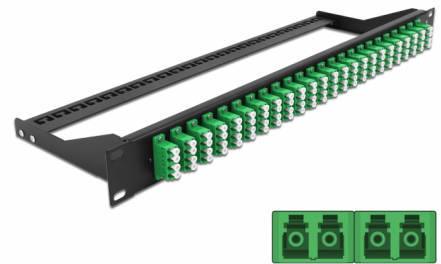

Delock 19" Fibre Patch Panel 24 port LC Quad green

Description

This patch panel by Delock can be mounted in a 19" rack. The jacks on the front and rear of the panel provide convenient connections for fibre patch cable.

Item no. 43399

EAN: 4043619433995

Country of origin: China

Package: White Box

Technical details

- Connectors:
24 x LC Quad female >
24 x LC Quad female
- Colour: green
- For 96 OS2 Single-mode fibers
- Zirconia ceramic ferrule with protection cap
- For mounting in 19" racks, 1U
- Removable strain relief
- Housing colour: black
- Dimensions (LxWxH): ca. 482.6 x 150.0 x 43.6 mm

Package content

- 19" patch panel

General

Mounting type:	19 in
----------------	-------

Physical characteristics

Housing colour:	black
Depth:	150 mm
Width:	482.6 mm
Height:	43.6 mm