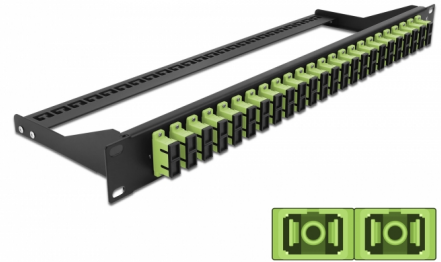

Delock 19" Fibre Patch Panel 24 port SC Duplex limegreen

Description

This patch panel by Delock can be mounted in a 19" rack. The jacks on the front and rear of the panel provide convenient connections for fibre patch cable.

Item no. 43397

EAN: 4043619433971

Country of origin: China

Package: White Box

Technical details

- Connectors:
 - 24 x SC Duplex female >
 - 24 x SC Duplex female
- Colour: limegreen
- For 48 OM5 Multi-mode fibers
- Zirconia ceramic ferrule with protection cap
- For mounting in 19" racks, 1U
- Removable strain relief
- Housing colour: black
- Dimensions (LxWxH): ca. 482.6 x 150.0 x 43.6 mm

Package content

- 19" patch panel

General

Mounting type:	19 in
----------------	-------

Physical characteristics

Housing colour:	black
Depth:	150 mm
Width:	482.6 mm
Height:	43.6 mm