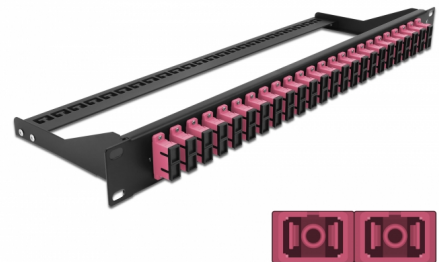

# Delock 19" Fibre Patch Panel 24 port SC Duplex violet

## Description

This patch panel by Delock can be mounted in a 19" rack. The jacks on the front and rear of the panel provide convenient connections for fibre patch cable.

**Item no. 43396**

EAN: 4043619433964

## Technical details

- Connectors:  
24 x SC Duplex female >  
24 x SC Duplex female
- Colour: violet
- For 48 OM4 Multi-mode fibers
- Zirconia ceramic ferrule with protection cap
- For mounting in 19" racks, 1U
- Removable strain relief
- Housing colour: black
- Dimensions (LxWxH): ca. 482.6 x 150.0 x 43.6 mm

## Physical characteristics

Housing colour:	black
Depth:	150 mm
Width:	482.6 mm
Height:	43.6 mm