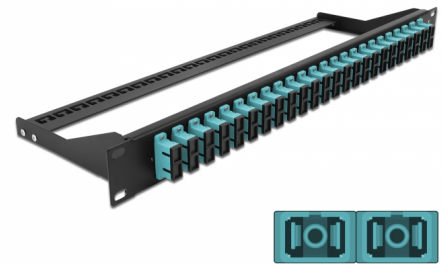

Delock 19" Fibre Patch Panel 24 port SC Duplex aqua

Description

This patch panel by Delock can be mounted in a 19" rack. The jacks on the front and rear of the panel provide convenient connections for fibre patch cable.

Item no. 43395

EAN: 4043619433957

Country of origin: China

Package: White Box

Technical details

- Connectors:
24 x SC Duplex female >
24 x SC Duplex female
- Colour: aqua
- For 48 OM3 Multi-mode fibers
- Zirconia ceramic ferrule with protection cap
- For mounting in 19" racks, 1U
- Removable strain relief
- Housing colour: black
- Dimensions (LxWxH): ca. 482.6 x 150.0 x 43.6 mm

Package content

- 19" patch panel

General

Mounting type:	19 in
----------------	-------

Physical characteristics

Housing colour:	black
Depth:	150 mm
Width:	482.6 mm
Height:	43.6 mm