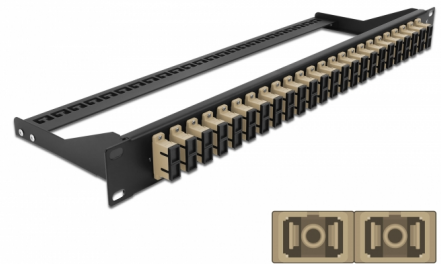

# Delock 19" Fibre Patch Panel 24 port SC Duplex beige

## Description

This patch panel by Delock can be mounted in a 19" rack. The jacks on the front and rear of the panel provide convenient connections for fibre patch cable.

**Item no. 43394**

EAN: 4043619433940

## Technical details

- Connectors:  
24 x SC Duplex female >  
24 x SC Duplex female
- Colour: beige
- For 48 OM2 Multi-mode fibers
- Zirconia ceramic ferrule with protection cap
- For mounting in 19" racks, 1U
- Removable strain relief
- Housing colour: black
- Dimensions (LxWxH): ca. 482.6 x 150.0 x 43.6 mm

## Package content

- 19" patch panel