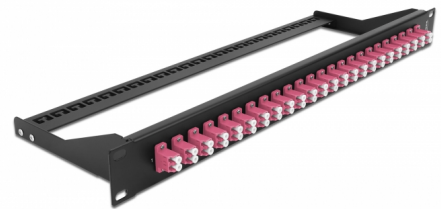

Delock 19" Fibre Patch Panel 24 port LC Duplex violet

Description

This patch panel by Delock can be mounted in a 19" rack. The jacks on the front and rear of the panel provide convenient connections for fibre patch cable.

Item no. 43390

EAN: 4043619433902

Country of origin: China

Package: White Box

Technical details

- Connectors:
24 x LC Duplex female >
24 x LC Duplex female
- Colour: violet
- For 48 OM4 Multi-mode fibers
- Zirconia ceramic ferrule with protection cap
- For mounting in 19" racks, 1U
- Removable strain relief
- Housing colour: black
- Dimensions (LxWxH): ca. 482.6 x 150.0 x 43.6 mm

Package content

- 19" patch panel

General

Mounting type:	19 in
----------------	-------

Physical characteristics

Housing colour:	black
Depth:	150 mm
Width:	482.6 mm
Height:	43.6 mm