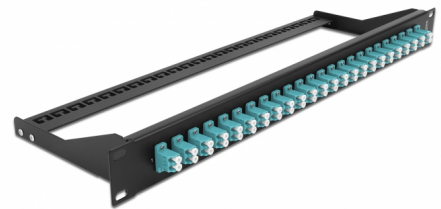

Delock 19" Fibre Patch Panel 24 port LC Duplex aqua

Description

This patch panel by Delock can be mounted in a 19" rack. The jacks on the front and rear of the panel provide convenient connections for fibre patch cable.

Item no. 43389

EAN: 4043619433896

Country of origin: China

Package: White Box

Technical details

- Connectors:
24 x LC Duplex female >
24 x LC Duplex female
- Colour: aqua
- For 48 OM3 Multi-mode fibers
- Zirconia ceramic ferrule with protection cap
- For mounting in 19" racks, 1U
- Removable strain relief
- Housing colour: black
- Dimensions (LxWxH): ca. 482.6 x 150.0 x 43.6 mm

Package content

- 19" patch panel

General

Mounting type:	19 in
----------------	-------

Physical characteristics

Housing colour:	black
Depth:	150 mm
Width:	482.6 mm
Height:	43.6 mm