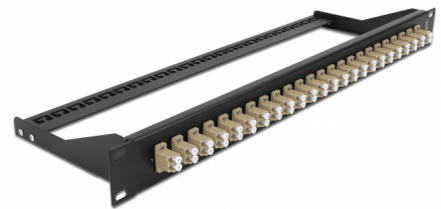

# Delock 19" Fibre Patch Panel 24 port LC Duplex beige

## Description

This patch panel by Delock can be mounted in a 19" rack. The jacks on the front and rear of the panel provide convenient connections for fibre patch cable.

**Item no. 43388**

EAN: 4043619433889

## Technical details

- Connectors:  
24 x LC Duplex female >  
24 x LC Duplex female
- Colour: beige
- For 48 OM2 Multi-mode fibers
- Zirconia ceramic ferrule with protection cap
- For mounting in 19" racks, 1U
- Removable strain relief
- Housing colour: black
- Dimensions (LxWxH): ca. 482.6 x 150.0 x 43.6 mm

## Package content

- 19" patch panel