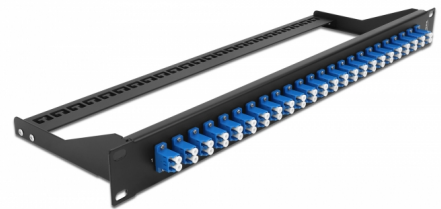

Delock 19" Fibre Patch Panel 24 port LC Duplex blue

Description

This patch panel by Delock can be mounted in a 19" rack. The jacks on the front and rear of the panel provide convenient connections for fibre patch cable.

Item no. 43386

EAN: 4043619433865

Country of origin: China

Package: White Box

Technical details

- Connectors:
24 x LC Duplex female >
24 x LC Duplex female
- Colour: blue
- For 48 OS2 Single-mode fibers
- Zirconia ceramic ferrule with protection cap
- For mounting in 19" racks, 1U
- Removable strain relief
- Housing colour: black
- Dimensions (LxWxH): ca. 482.6 x 150.0 x 43.6 mm

Package content

- 19" patch panel

General

Mounting type:	19 in
----------------	-------

Physical characteristics

Housing colour:	black
Depth:	150 mm
Width:	482.6 mm
Height:	43.6 mm