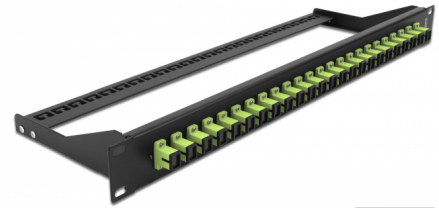

Delock 19" Fibre Patch Panel 24 port SC Simplex limegreen

Description

This patch panel by Delock can be mounted in a 19" rack. The jacks on the front and rear of the panel provide convenient connections for fibre patch cable.

Item no. 43385

EAN: 4043619433858

Country of origin: China

Package: White Box

Technical details

- Connectors:
 - 24 x SC Simplex female >
 - 24 x SC Simplex female
- Colour: limegreen
- For 24 OM5 Multi-mode fibers
- Zirconia ceramic ferrule with protection cap
- For mounting in 19" racks, 1U
- Removable strain relief
- Housing colour: black
- Dimensions (LxWxH): ca. 482.6 x 150.0 x 43.6 mm

Package content

- 19" patch panel

General

Mounting type:	19 in
----------------	-------

Physical characteristics

Housing colour:	black
Depth:	150 mm
Width:	482.6 mm
Height:	43.6 mm