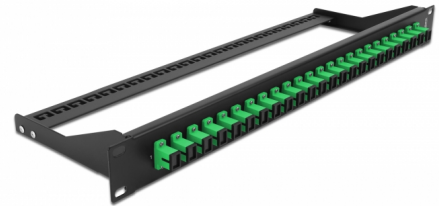

# Delock 19" Fibre Patch Panel 24 port SC Simplex green

## Description

This patch panel by Delock can be mounted in a 19" rack. The jacks on the front and rear of the panel provide convenient connections for fibre patch cable.

**Item no. 43381**

EAN: 4043619433810

## Technical details

- Connectors:  
24 x SC Simplex female >  
24 x SC Simplex female
- Colour: green
- For 24 OS2 Single-mode fibers
- Zirconia ceramic ferrule with protection cap
- For mounting in 19" racks, 1U
- Removable strain relief
- Housing colour: black
- Dimensions (LxWxH): ca. 482.6 x 150.0 x 43.6 mm

## Package content

- 19" patch panel