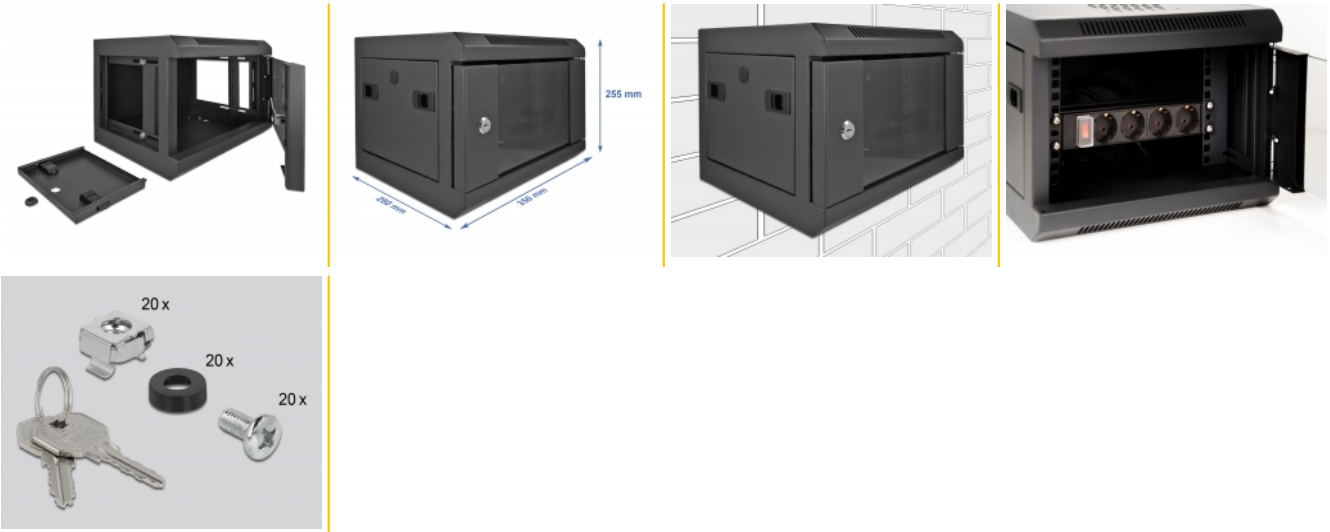

Delock 10" Network Cabinet with glass door 4U black

Description

This network cabinet by Delock can be used for stand or wall mounting and is ideal for the installation of 10" devices e.g. patch panels.

Easy access to the devices

The removable side panels allow an easy and quick access to the installed devices in the rear part of the network cabinet.

Front door lockable with viewing window

The network cabinet can be locked to ensure greater security. The viewing window allows a view of the inside of the network cabinet at all times.

Technical details

- 10" network cabinet for stand or wall mounting, 4U
- 2 profile rails on the front
- Door hinge can be selected variably (left or right)
- Cable bushing possible in floor and at the top, including cover caps
- Front door with safety glass, lockable
- Removable side panels
- Ventilation slots for ventilation
- Mounting depth: max. 240 mm
- Load capacity: max. 40 kg
- Weight: ca. 6 kg
- Colour: black
- Material: metal
- Dimensions (LxWxH): ca. 350 x 280 x 255 mm

Package content

- Network cabinet
- 2 x keys
- 20 x screw M6
- 20 x washer
- 20 x caged nut

Images

General

Mounting type:	10 in Wall mounting
----------------	------------------------

Physical characteristics