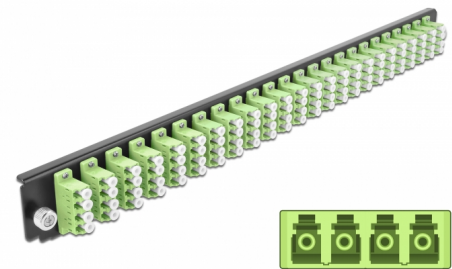

Delock 19" Splice Box Front Panel 24 port LC Quad limegreen

Description

This front panel by Delock can be mounted in a 19" splice box by Delock.

Item no. 43374

EAN: 4043619433742

Country of origin: China

Package: White Box

Technical details

- Connectors:
 - 24 x LC Quad female >
 - 24 x LC Quad female
- Colour: limegreen
- For 96 OM5 Multi-mode fibers
- Zirconia ceramic ferrule with protection cap
- For mounting in 19" splice box, 1U
- Housing colour: black
- Dimensions (LxWxH): ca. 482.6 x 44.0 x 44.0 mm

System requirements

- Delock 19" Fiber Optic Splice Box 43350

Package content

- 19" splice box front panel

Images

General

Mounting type:	19 in
----------------	-------

Physical characteristics

Housing colour:	black
Depth:	44 mm
Width:	482.6 mm
Height:	44 mm