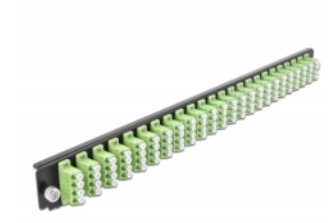

Delock 19" Splice Box Front Panel 24 port LC Quad limegreen

Description

This front panel by Delock can be mounted in a 19" splice box by Delock.

Item no. 43374

EAN: 4043619433742

Country of origin: China

Package: White Box

Technical details

- Connectors:
 - 24 x LC Quad female >
 - 24 x LC Quad female
- Colour: limegreen
- For 96 OM5 Multi-mode fibers
- Zirconia ceramic ferrule with protection cap
- For mounting in 19" splice box, 1U
- Housing colour: black
- Dimensions (LxWxH): ca. 482.6 x 44.0 x 44.0 mm

System requirements

- Delock 19" Fiber Optic Splice Box 43350

Package content

- 19" splice box front panel

Images

General

Mounting type:	19 in
----------------	-------

Physical characteristics

Housing colour:	black
Depth:	44 mm
Width:	482.6 mm
Height:	44 mm