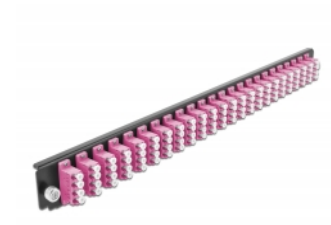

- 19" splice box front panel

Images