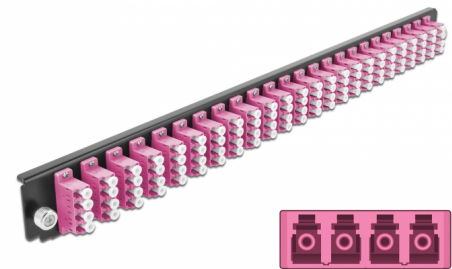

# Delock 19" Splice Box Front Panel 24 port LC Quad violet

## Description

This front panel by Delock can be mounted in a 19" splice box by Delock.

**Item no. 43373**

EAN: 4043619433735

Country of origin: China

Package: White Box

## Technical details

- Connectors:  
24 x LC Quad female >  
24 x LC Quad female
- Colour: violet
- For 96 OM4 Multi-mode fibers
- Zirconia ceramic ferrule with protection cap
- For mounting in 19" splice box, 1U
- Housing colour: black
- Dimensions (LxWxH): ca. 482.6 x 44.0 x 44.0 mm

## Package content

- 19" splice box front panel

---