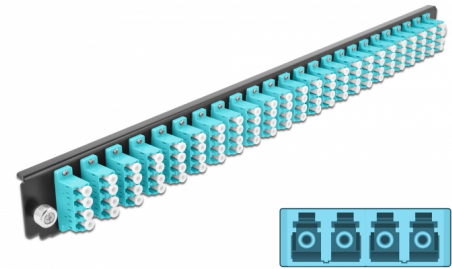

Delock 19" Splice Box Front Panel 24 port LC Quad aqua

Description

This front panel by Delock can be mounted in a 19" splice box by Delock.

Item no. 43372

EAN: 4043619433728

Country of origin: China

Package: White Box

Technical details

- Connectors:
 - 24 x LC Quad female >
 - 24 x LC Quad female
- Colour: aqua
- For 96 OM3 Multi-mode fibers
- Zirconia ceramic ferrule with protection cap
- For mounting in 19" splice box, 1U
- Housing colour: black
- Dimensions (LxWxH): ca. 482.6 x 44.0 x 44.0 mm

System requirements

- Delock 19" Fiber Optic Splice Box 43350

Package content

- 19" splice box front panel

Images

General

Mounting type:	19 in
----------------	-------

Physical characteristics

Housing colour:	black
Depth:	44 mm
Width:	482.6 mm
Height:	44 mm