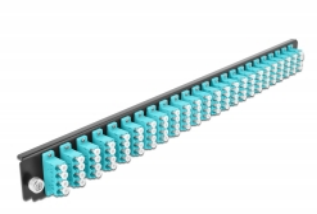

Delock 19" Splice Box Front Panel 24 port LC Quad aqua

Description

This front panel by Delock can be mounted in a 19" splice box by Delock.

Item no. 43372

EAN: 4043619433728

Country of origin: China

Package: White Box

Technical details

- Connectors:
 - 24 x LC Quad female >
 - 24 x LC Quad female
- Colour: aqua
- For 96 OM3 Multi-mode fibers
- Zirconia ceramic ferrule with protection cap
- For mounting in 19" splice box, 1U
- Housing colour: black
- Dimensions (LxWxH): ca. 482.6 x 44.0 x 44.0 mm

System requirements

- Delock 19" Fiber Optic Splice Box 43350

Package content

- 19" splice box front panel

Images

General

Mounting type:	19 in
----------------	-------

Physical characteristics

Housing colour:	black
Depth:	44 mm
Width:	482.6 mm
Height:	44 mm